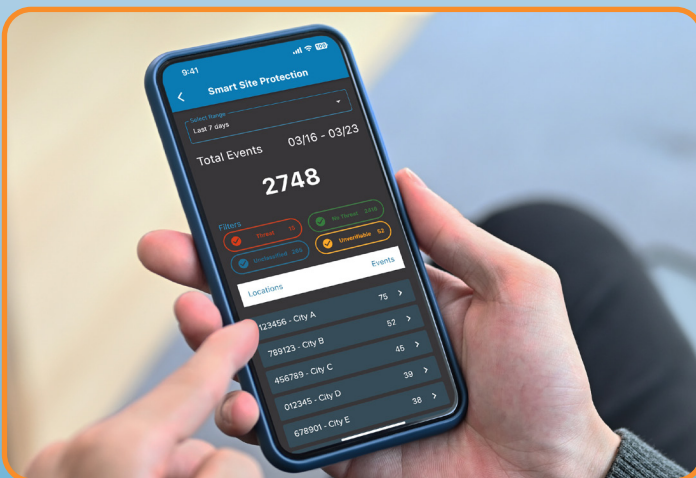

Reduce False Alarms and Dispatch Fees: Confirm an alarm event before notifying emergency personnel to decrease false alarm dispatches and financial penalties.

Improve Emergency Response Times: Threats to property, especially when it is authenticated and in progress, are considered a high priority by emergency services. Quicker response time leads to increased apprehension rates and reduced property losses.

FALSE ALARM

95% of Alarms are False¹

Incremental false alarms fees add up quickly. Avoid involving emergency personnel unnecessarily with Smart Site Protection. Personalize your own workflow for receiving and reacting to push notifications for instant verification and quick response.

Smart Site Protection, technology that works best, when you're not watching.

¹ According to the US Department of Justice

TRUSTED BY NAMES YOU KNOW

Generate alert activations and manage a master schedule for multiple store locations with similar hours of operation.

Envision's cloud-based technology intelligently detects and masks out high volumes of non-person activity to improve video filtering.

Self-verify and classify alarm events as 'No Threat' or 'Yes Threat.'