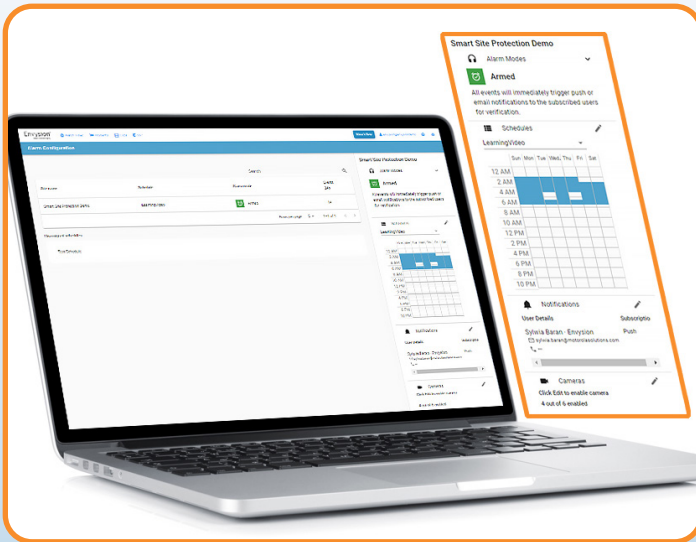

FALSE ALARM

95% of Alarms are False¹

Incremental false alarms fees add up quickly. Avoid involving emergency personnel unnecessarily with Smart Site Protection. Personalize your own workflow for receiving and reacting to push notifications for instant verification and quick response.

Smart Site Protection, technology that works best, when you're not watching.

¹ According to the US Department of Justice

TRUSTED BY NAMES YOU KNOW

Generate alert activations and manage a master schedule for multiple store locations with similar hours of operation.