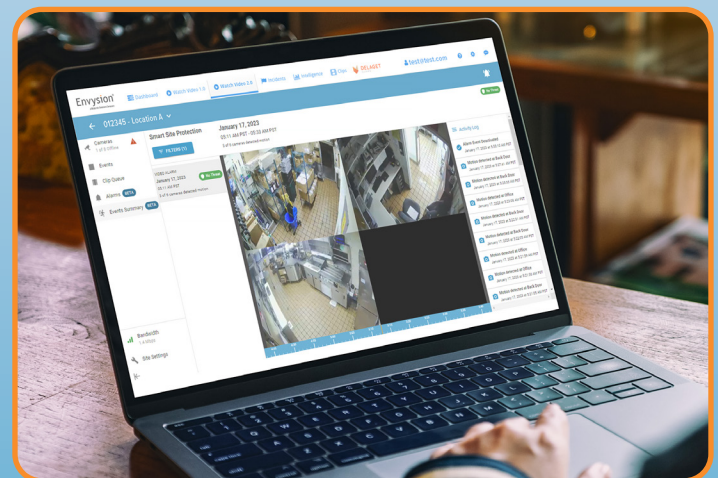

Smart Site Protection, technology that works best, when you're not watching.

¹ According to the US Department of Justice

TRUSTED BY NAMES YOU KNOW

Generate alert activations and manage a master schedule for multiple store locations with similar hours of operation.

Envision's cloud-based technology intelligently detects and masks out high volumes of non-person activity to improve video filtering.

Self-verify and classify alarm events as 'No Threat' or 'Yes Threat.'