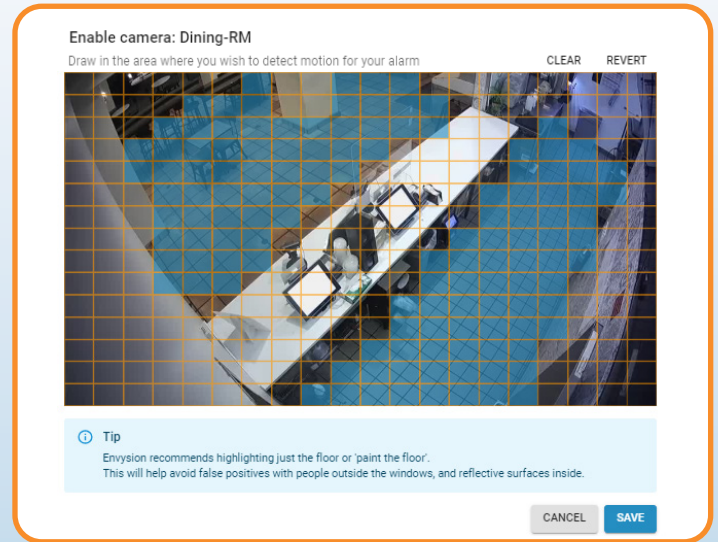

Smart Site Protection, technology that works best, when you're not watching.

¹ According to the US Department of Justice

TRUSTED BY NAMES YOU KNOW

Generate alert activations and manage a master schedule for multiple store locations with similar hours of operation.

Envision's cloud-based technology intelligently detects and masks out high volumes of non-person activity to improve video filtering.

Self-verify and classify alarm events as 'No Threat' or 'Yes Threat.'